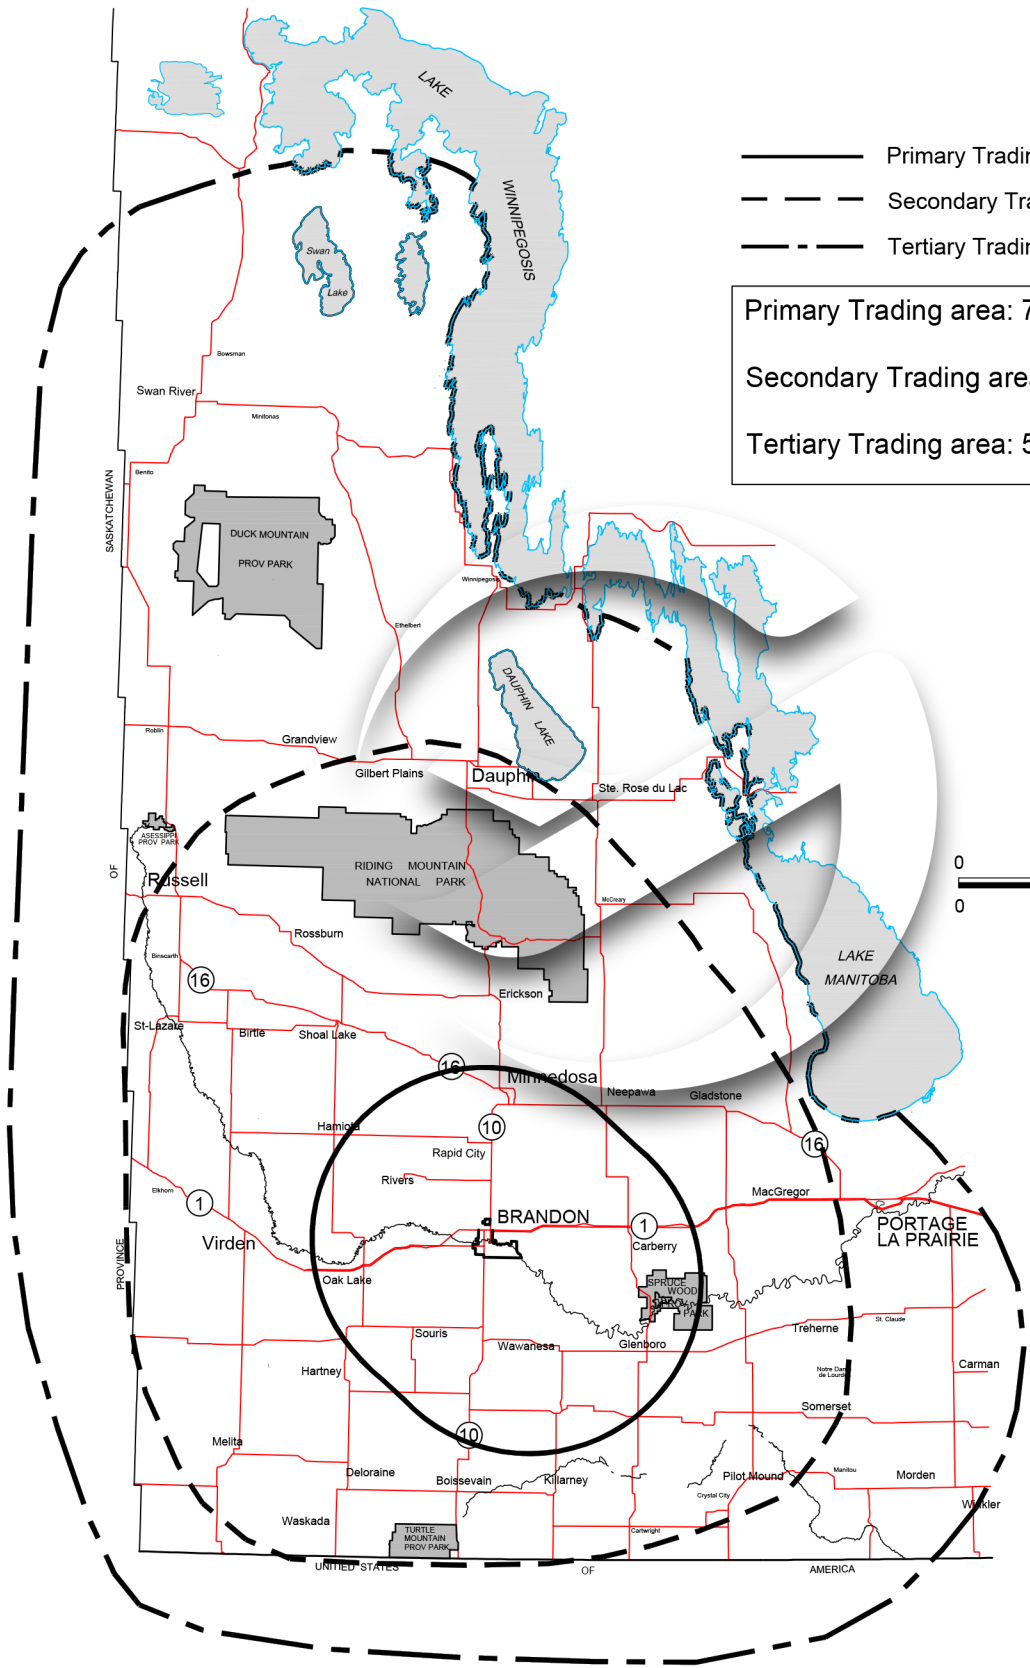

- Primary Trading Area
- - - - Secondary Trading Area
- · - · Tertiary Trading Area

Primary Trading area: 70,890 residents
 Secondary Trading area: 71,400 residents
 Tertiary Trading area: 50,000 residents

SASKATCHEWAN

OF

PROVINCE

UNITED STATES OF AMERICA